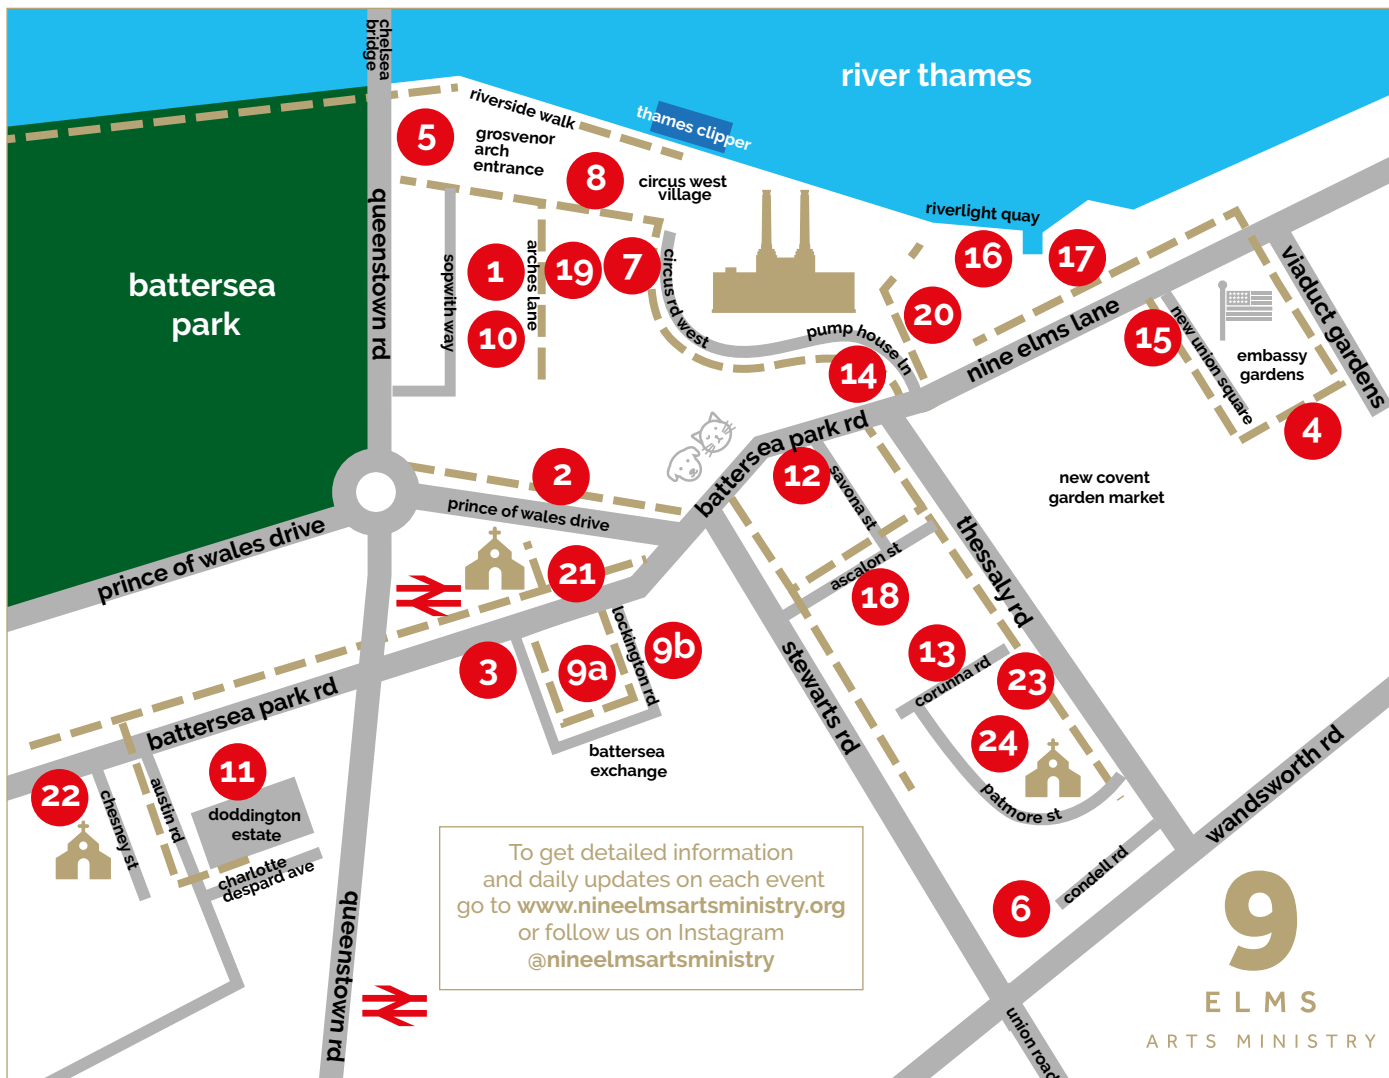

Dates and Venues

1 Dec 5.45pm
TURBINE THEATRE
Arches Lane, SW11 8AB

2 Dec 6.30pm
KENSINGTON HOUSE
Prince of Wales Drive, SW11 4FA

3 Dec 6.30pm
MASONS ARMS
169 Battersea Park Rd, SW8 4BT

4 Dec 6.30pm
DARBY'S RESTAURANT
3 Viaduct Gardens, SW11 7AY

5 Dec 5pm
GARTON JONES REAL ESTATE
374 Queenstown Road, SW11 8NU

6 Dec 3.30pm
GRIFFIN SCHOOL
Condell Road, SW8 4JB

7 Dec 6.30pm
SCOTT HOUSE
23 Circus Rd West, SW11 8EH

8 Dec 6.30pm
MEGAN'S
27 Circus West Village
SW11 8NN

9 (a) Dec 5pm
ST MARY'S RC PRIMARY SCHOOL
Battersea Exchange
St Joseph's Street, SW8 4BE

9 (b) Dec Joint event with St Marys
NEWTON PREP SCHOOL
149 Battersea Park Road, SW8 4BX
(Lockington Rd entrance)

10 Dec 6.30pm
ARCHLIGHT CINEMA
22 Arches Lane, SW11 8AB

11 Dec 6.45pm
DODDINGTON ESTATE
Cromwell House, SW11 5HW

12 Dec 6.30pm
DUCHESS BELLE PUB
101 Battersea Park, SW8 4DS

13 Dec 4pm
ST GEORGE'S SCHOOL
Corunna Road, SW8 4JS

14 Dec 5pm*
BPS WELCOME LOUNGE
Circus West Pump House Lane
entrance SW11 8BN
(Opposite Sleaford Street)

15 Dec 4pm
LINNAEAN
2 New Union Square
SW11 7AX

16 Dec 6.30pm
NINE ELMS TAVERN
Riverlight Quay, SW8 5BP

17 Dec 6.30pm
BLACK CAB COFFEE
1 Riverlight Quay, SW11 8AU

18 Dec 6.30pm
ROSE CLUBROOM
Ascalon Street, SW8 4DL

19 Dec 7pm
BOOM CYCLE
1-3 Arches Lane, SW11 8AB

20 Dec at 5.30pm
BUSY BEES NURSERY
Nine Elms Lane, SW8 5BP

21st Dec 6pm
OUR LADY OF MOUNT CARMEL CHURCH
8a Battersea Park Road, SW8 4BH

22nd Dec 5.45pm
ST SAVIOUR'S CHURCH
351 Battersea Park Road
SW11 4LH

23 Dec 6pm
FAST
6a Marsh House,
Thessaly Rd, SW8 4HB

24 Dec 4pm
ST GEORGE'S CHURCH
11 Patmore St, SW8 4JD

Window openings and walking the trail

Everyone is welcome to gather each evening as a new window is revealed. Each event is different, but most include free festive food and drink, carols, plus other fun seasonal activities (see listings above for times and locations, and check website and social media for daily updates). After Christmas, come and walk the whole trail and discover all the beautiful windows which will be on display until **5th January**.

*We are planning some free guided walks, including an 'After Dark' Musical Trail with World Heart Beat Music Academy's New Orleans Band on **Saturday 14th December** following the window opening at Pump House Lane at 5pm (See website for more details and to book).

Sponsored by

GARTON JONES
LONDON

9
ELMS
ARTS MINISTRY

NINE ELMS
ADVENT
CALENDAR
2019